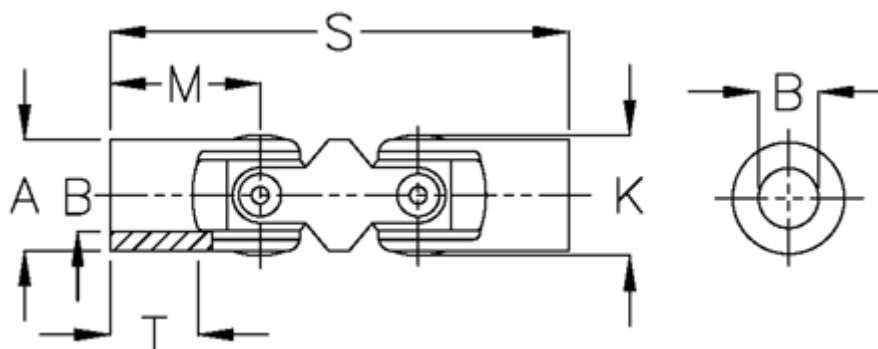

# Data Sheet

Article number: 07763300

Description: Double cross joint w/slide bearing  
0.763.300

## Measures

A	= 63
B H7	= 40
K	= 65.0
M	= 83
MD max N m	= 450
s	= 238
T	= 50